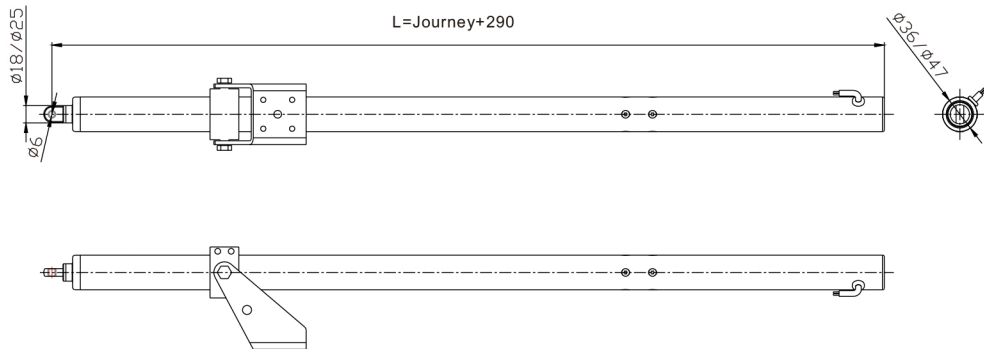

AM36

DC Linear window opener

A-OK linear motors widely apply to motorized sash doors, casement windows and various skylights. A-OK linear motor is particularly suitable for windows mounted in high position, where people hard to reach. Working with different kinds of automation control systems like smoke detector and temperature detector, it would be easy to operate the windows open and close automatically.

Dimensions

Features

- DC24V supply
- Quiet run
- Stop on obstacle

- ❖ DC24V safety voltage, meet with fire certificate
- ❖ With Overload and over current protection
- ❖ Long service life, more than 10000 times open and close

- ❖ Pull and push force torque range from 600Nm to 1500Nm
- ❖ High IP class protection

Model No.	Rated Voltage	Working Current	Push/Pull Force	Speed	Journey	Temp	Size	IP Class
AM-C600N-250N	DC24V	1A	600N	12mm/s	250mm	-20°C~+75°C	460x42x55 mm	IP65